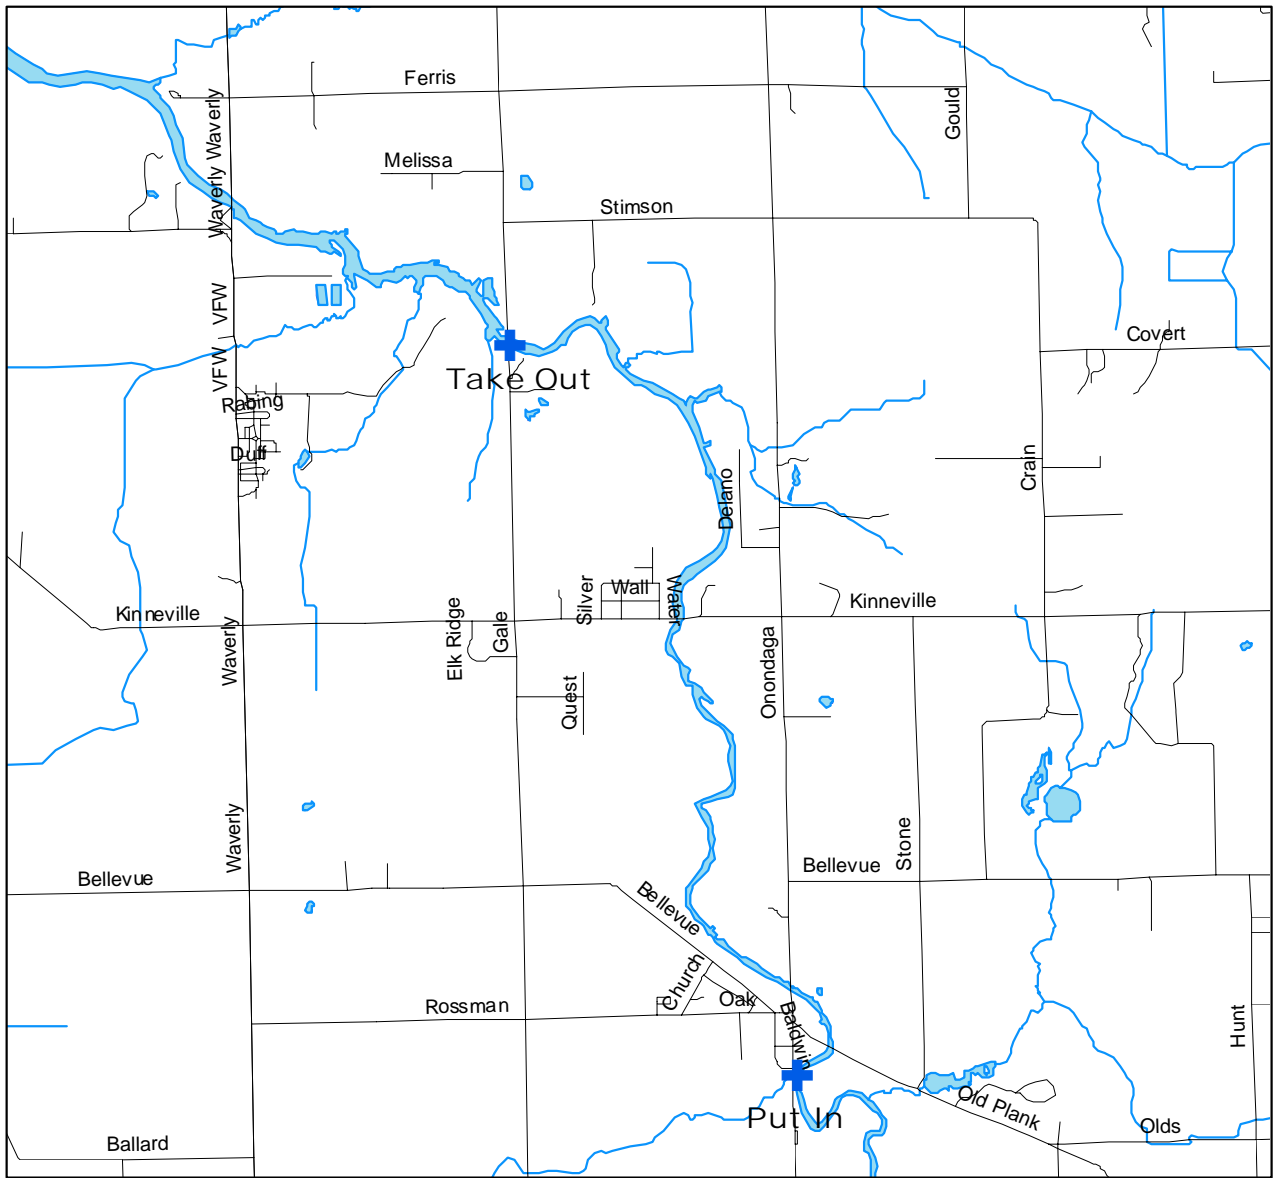

Upper Grand River Watershed  
Locator Map

## May 21, Grand River Headwaters Jefferson and 127 S to 127 S

Upper Grand River Watershed  
Locator Map

June 25, N. Branch of the Kalamazoo River  
King Road to 29 1/2 Mile Road

Upper Grand River Watershed  
Locator Map

## July 16, Grand River Ella Sharp Park Pond to E. High Street and 127

## October 15 River Rasin Vineyard Lake Park to Brooklyn Dam