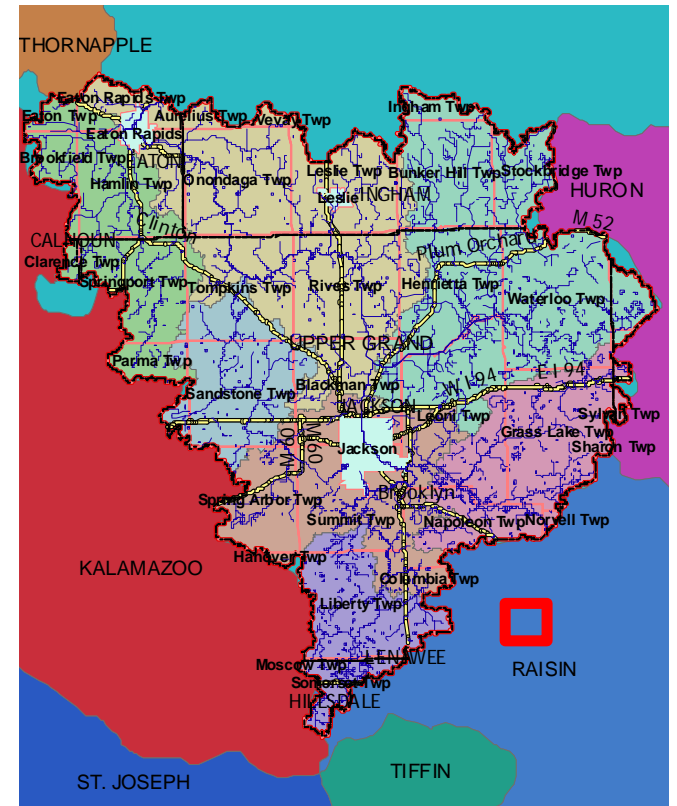

Upper Grand River Watershed  
Locator Map

## July 16, Grand River Ella Sharp Park Pond to E. High Street and 127

# August 20 Grand River Onondaga Park to Gale Road

Upper Grand River Watershed  
Locator Map

Upper Grand River Watershed  
Locator Map

## October 15 River Rasin Vineyard Lake Park to Brooklyn Dam