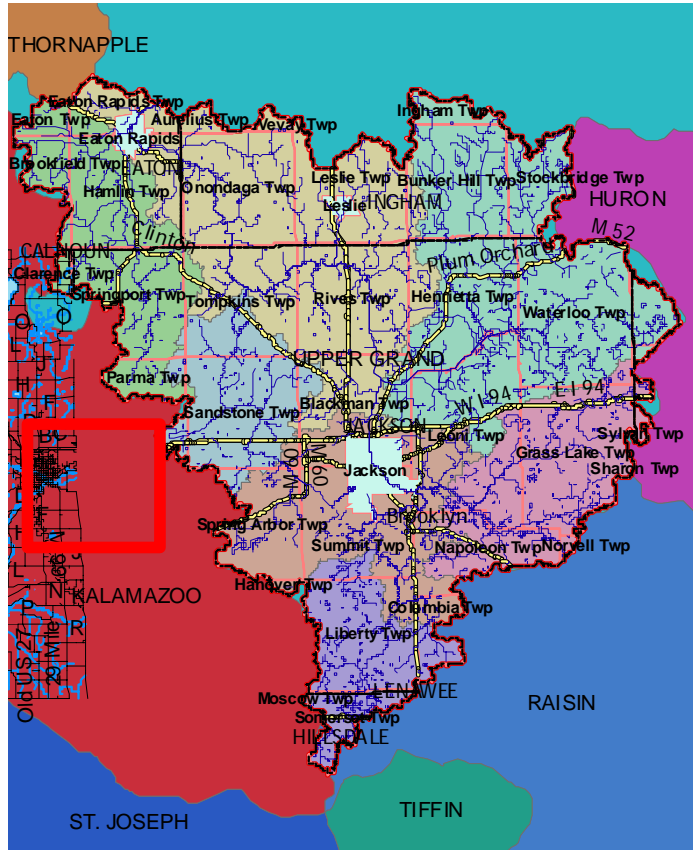

Upper Grand River Watershed  
Locator Map

## May 21, Grand River Headwaters Jefferson and 127 S to 127 S

Upper Grand River Watershed  
Locator Map

June 25, N. Branch of the Kalamazoo River  
King Road to 29 1/2 Mile Road

Upper Grand River Watershed  
Locator Map

## July 16, Grand River Ella Sharp Park Pond to E. High Street and 127

## October 15 River Rasin Vineyard Lake Park to Brooklyn Dam