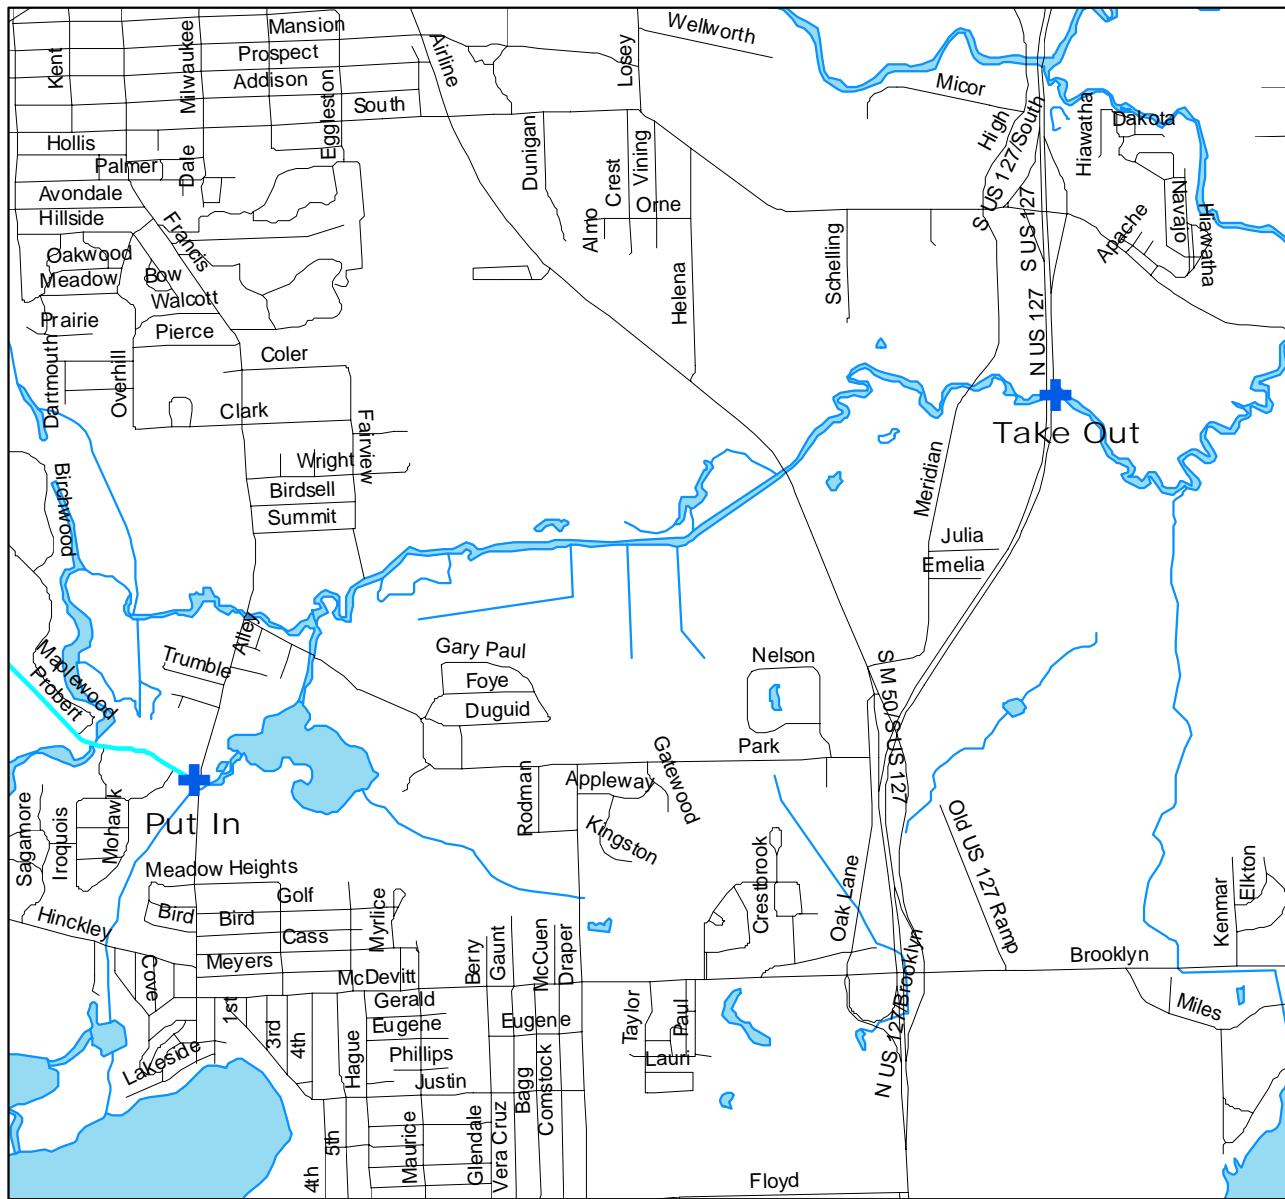

## May 21, Grand River Headwaters Jefferson and 127 S to 127 S

Upper Grand River Watershed  
Locator Map

June 25, N. Branch of the Kalamazoo River  
King Road to 29 1/2 Mile Road

Upper Grand River Watershed  
Locator Map

## July 16, Grand River Ella Sharp Park Pond to E. High Street and 127

# August 20 Grand River Onondaga Park to Gale Road

Upper Grand River Watershed  
Locator Map

Upper Grand River Watershed  
Locator Map

## October 15 River Rasin Vineyard Lake Park to Brooklyn Dam