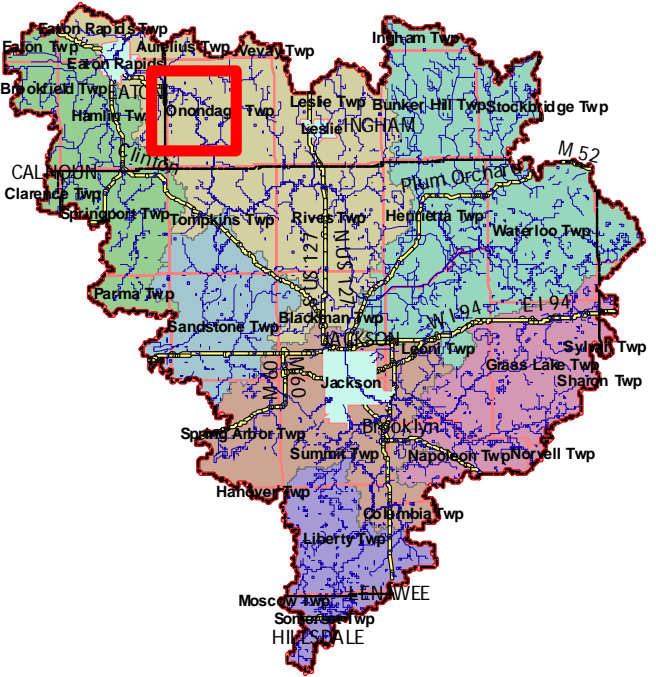

August 20 Grand River Onondaga Park to Gale Road