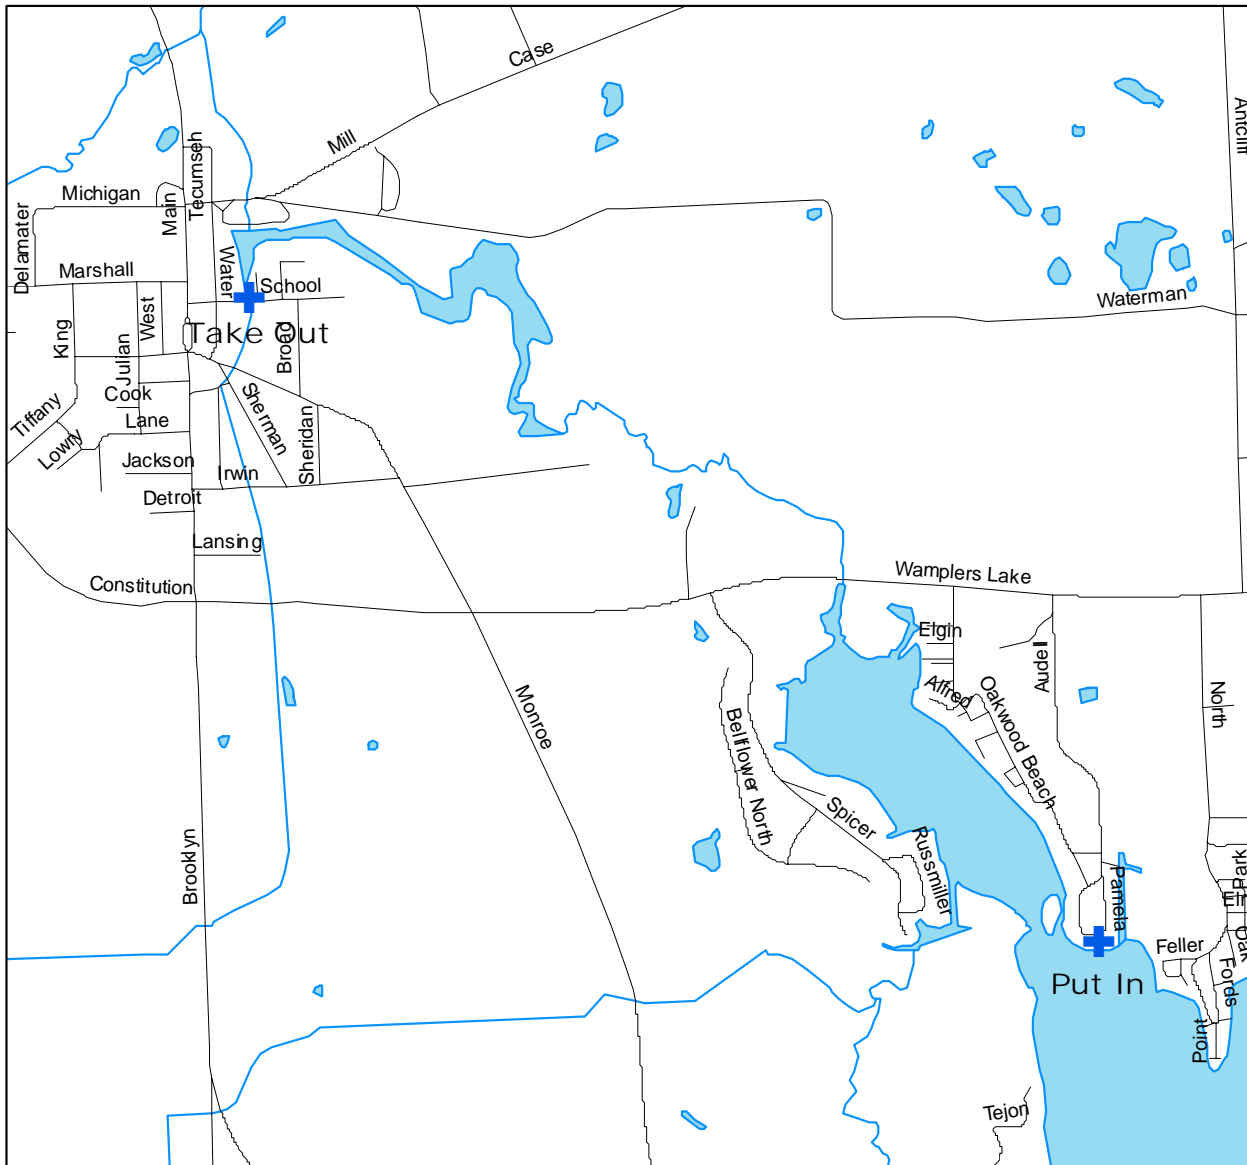

## May 21, Grand River Headwaters Jefferson and 127 S to 127 S

Upper Grand River Watershed  
Locator Map

June 25, N. Branch of the Kalamazoo River  
King Road to 29 1/2 Mile Road

Upper Grand River Watershed  
Locator Map

## July 16, Grand River Ella Sharp Park Pond to E. High Street and 127

# August 20 Grand River Onondaga Park to Gale Road

Upper Grand River Watershed  
Locator Map

Upper Grand River Watershed  
Locator Map

## October 15 River Rasin Vineyard Lake Park to Brooklyn Dam