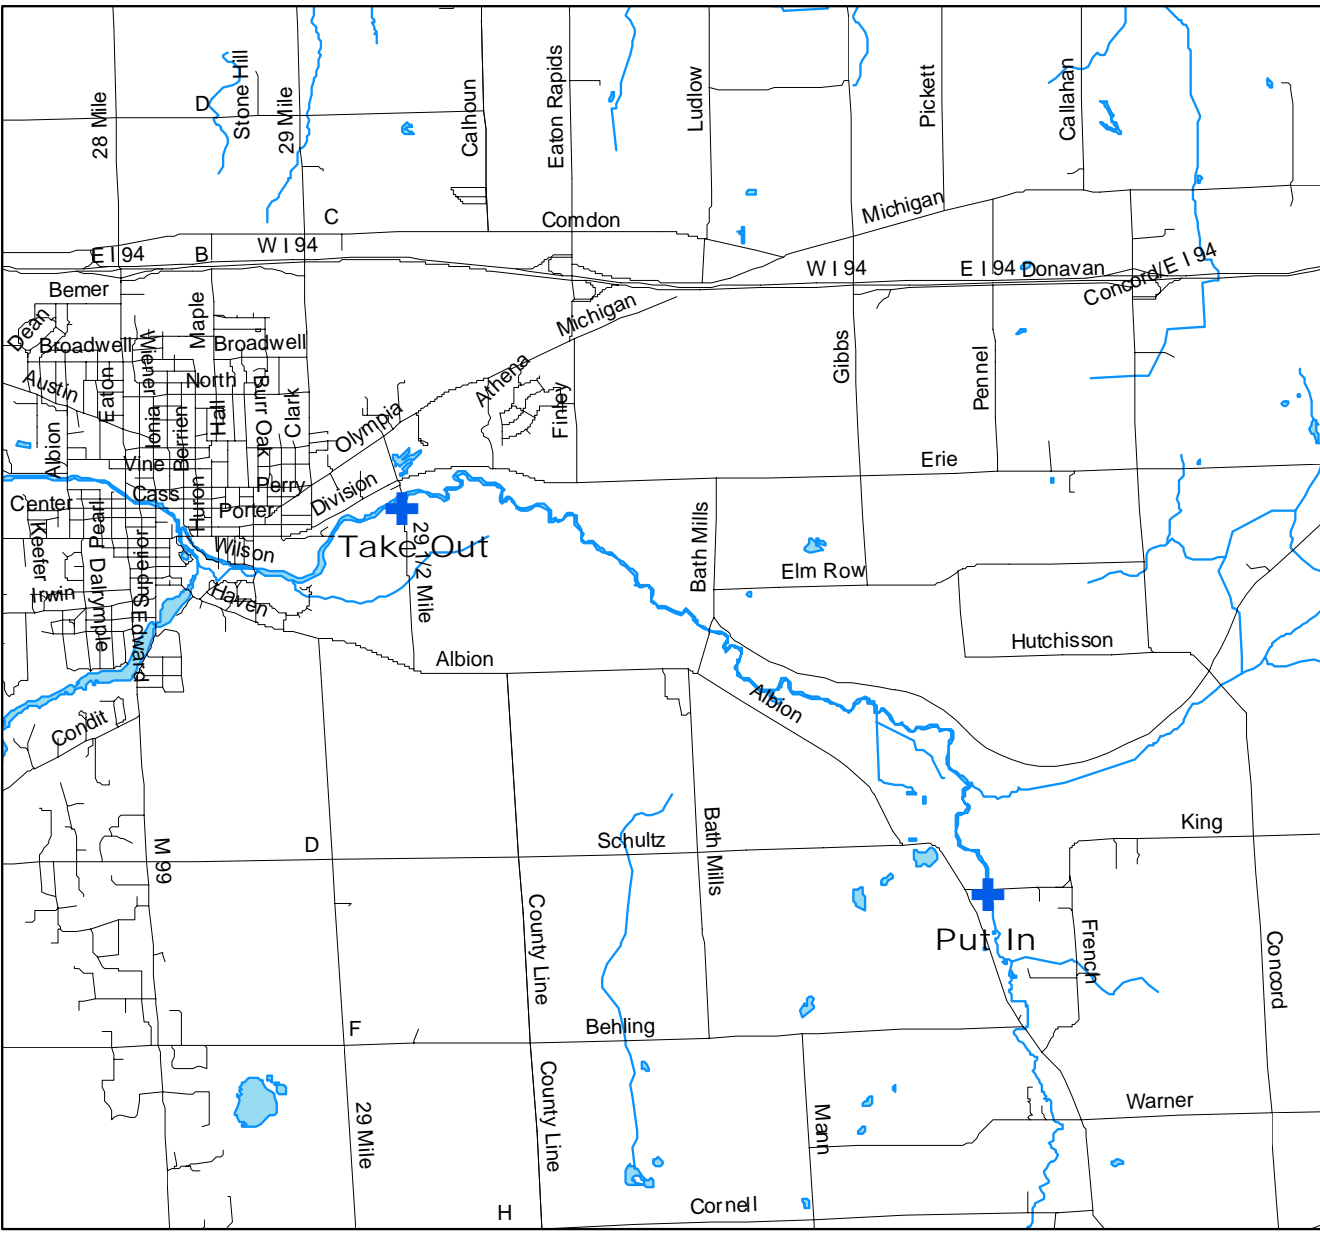

Upper Grand River Watershed
Locator Map